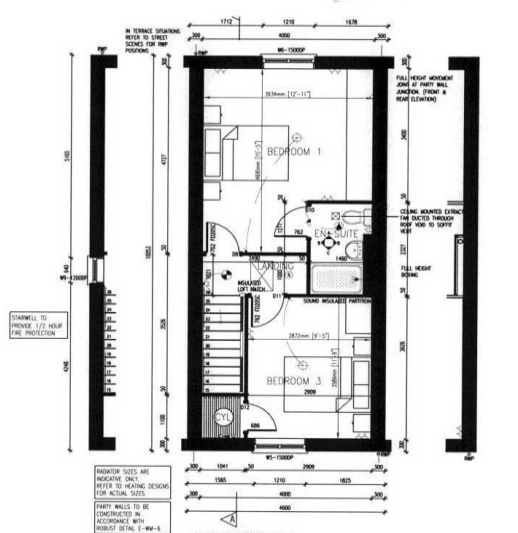

07 / 18 81 / --

STOCKTON BOROUGH C. C. H. L. L.
PLANNING
27 JUN 2017
DATE RECEIVED

REV	DATE	DESCRIPTION	BY

JOB	Millbank Lane, Thornaby
TITLE	Plots 251 to 255 - Plans

SCALE	1:100
DRAWN	CD
CHKD	RC
DATE	07.06.07
DATE	07.06.07

DWG No.	G2/Thornaby/18
Rev.	1

G2
1200 Century Way, Thorpe Park,
Leeds, LS15 5ZA
Telephone 0113 2515121
Fax 0113 2515551