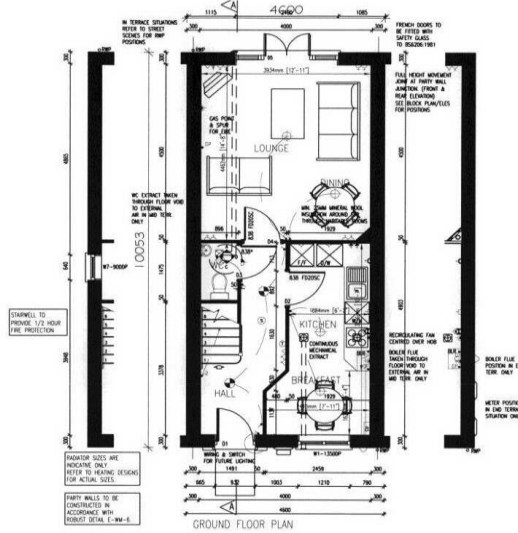

07 / 18 81 / --

STOCKTON BOROUGH C. C. H. L. L.
PLANNING
27 JUN 2017
DATE RECEIVED

REV	DATE	DESCRIPTION	BY

JOB	Millbank Lane, Thornaby
TITLE	Plots 251 to 255 - Plans

SCALE	1:100
DRAWN	CD
CHKD	RC
DATE	07.06.07
DATE	07.06.07