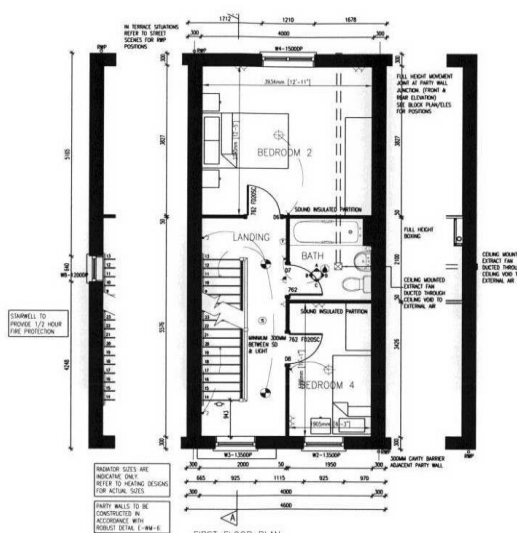

07 / 18 81 / --

STOCKTON BOROUGH C. C. H. L. L.
PLANNING
27 JUN 2017
DATE RECEIVED

REV	DATE	DESCRIPTION	BY

JOB	Millbank Lane, Thornaby
TITLE	Plots 251 to 255 - Plans

SCALE	1:100
DRAWN	CD
CHKD	RC
DATE	07.06.07
DATE	07.06.07

DWG No.	G2/Thornaby/18
Rev.	1

G2
1200 Century Way, Thorpe Park,
Leeds, LS15 5ZA
Telephone 0113 2515121
Fax 0113 2515551